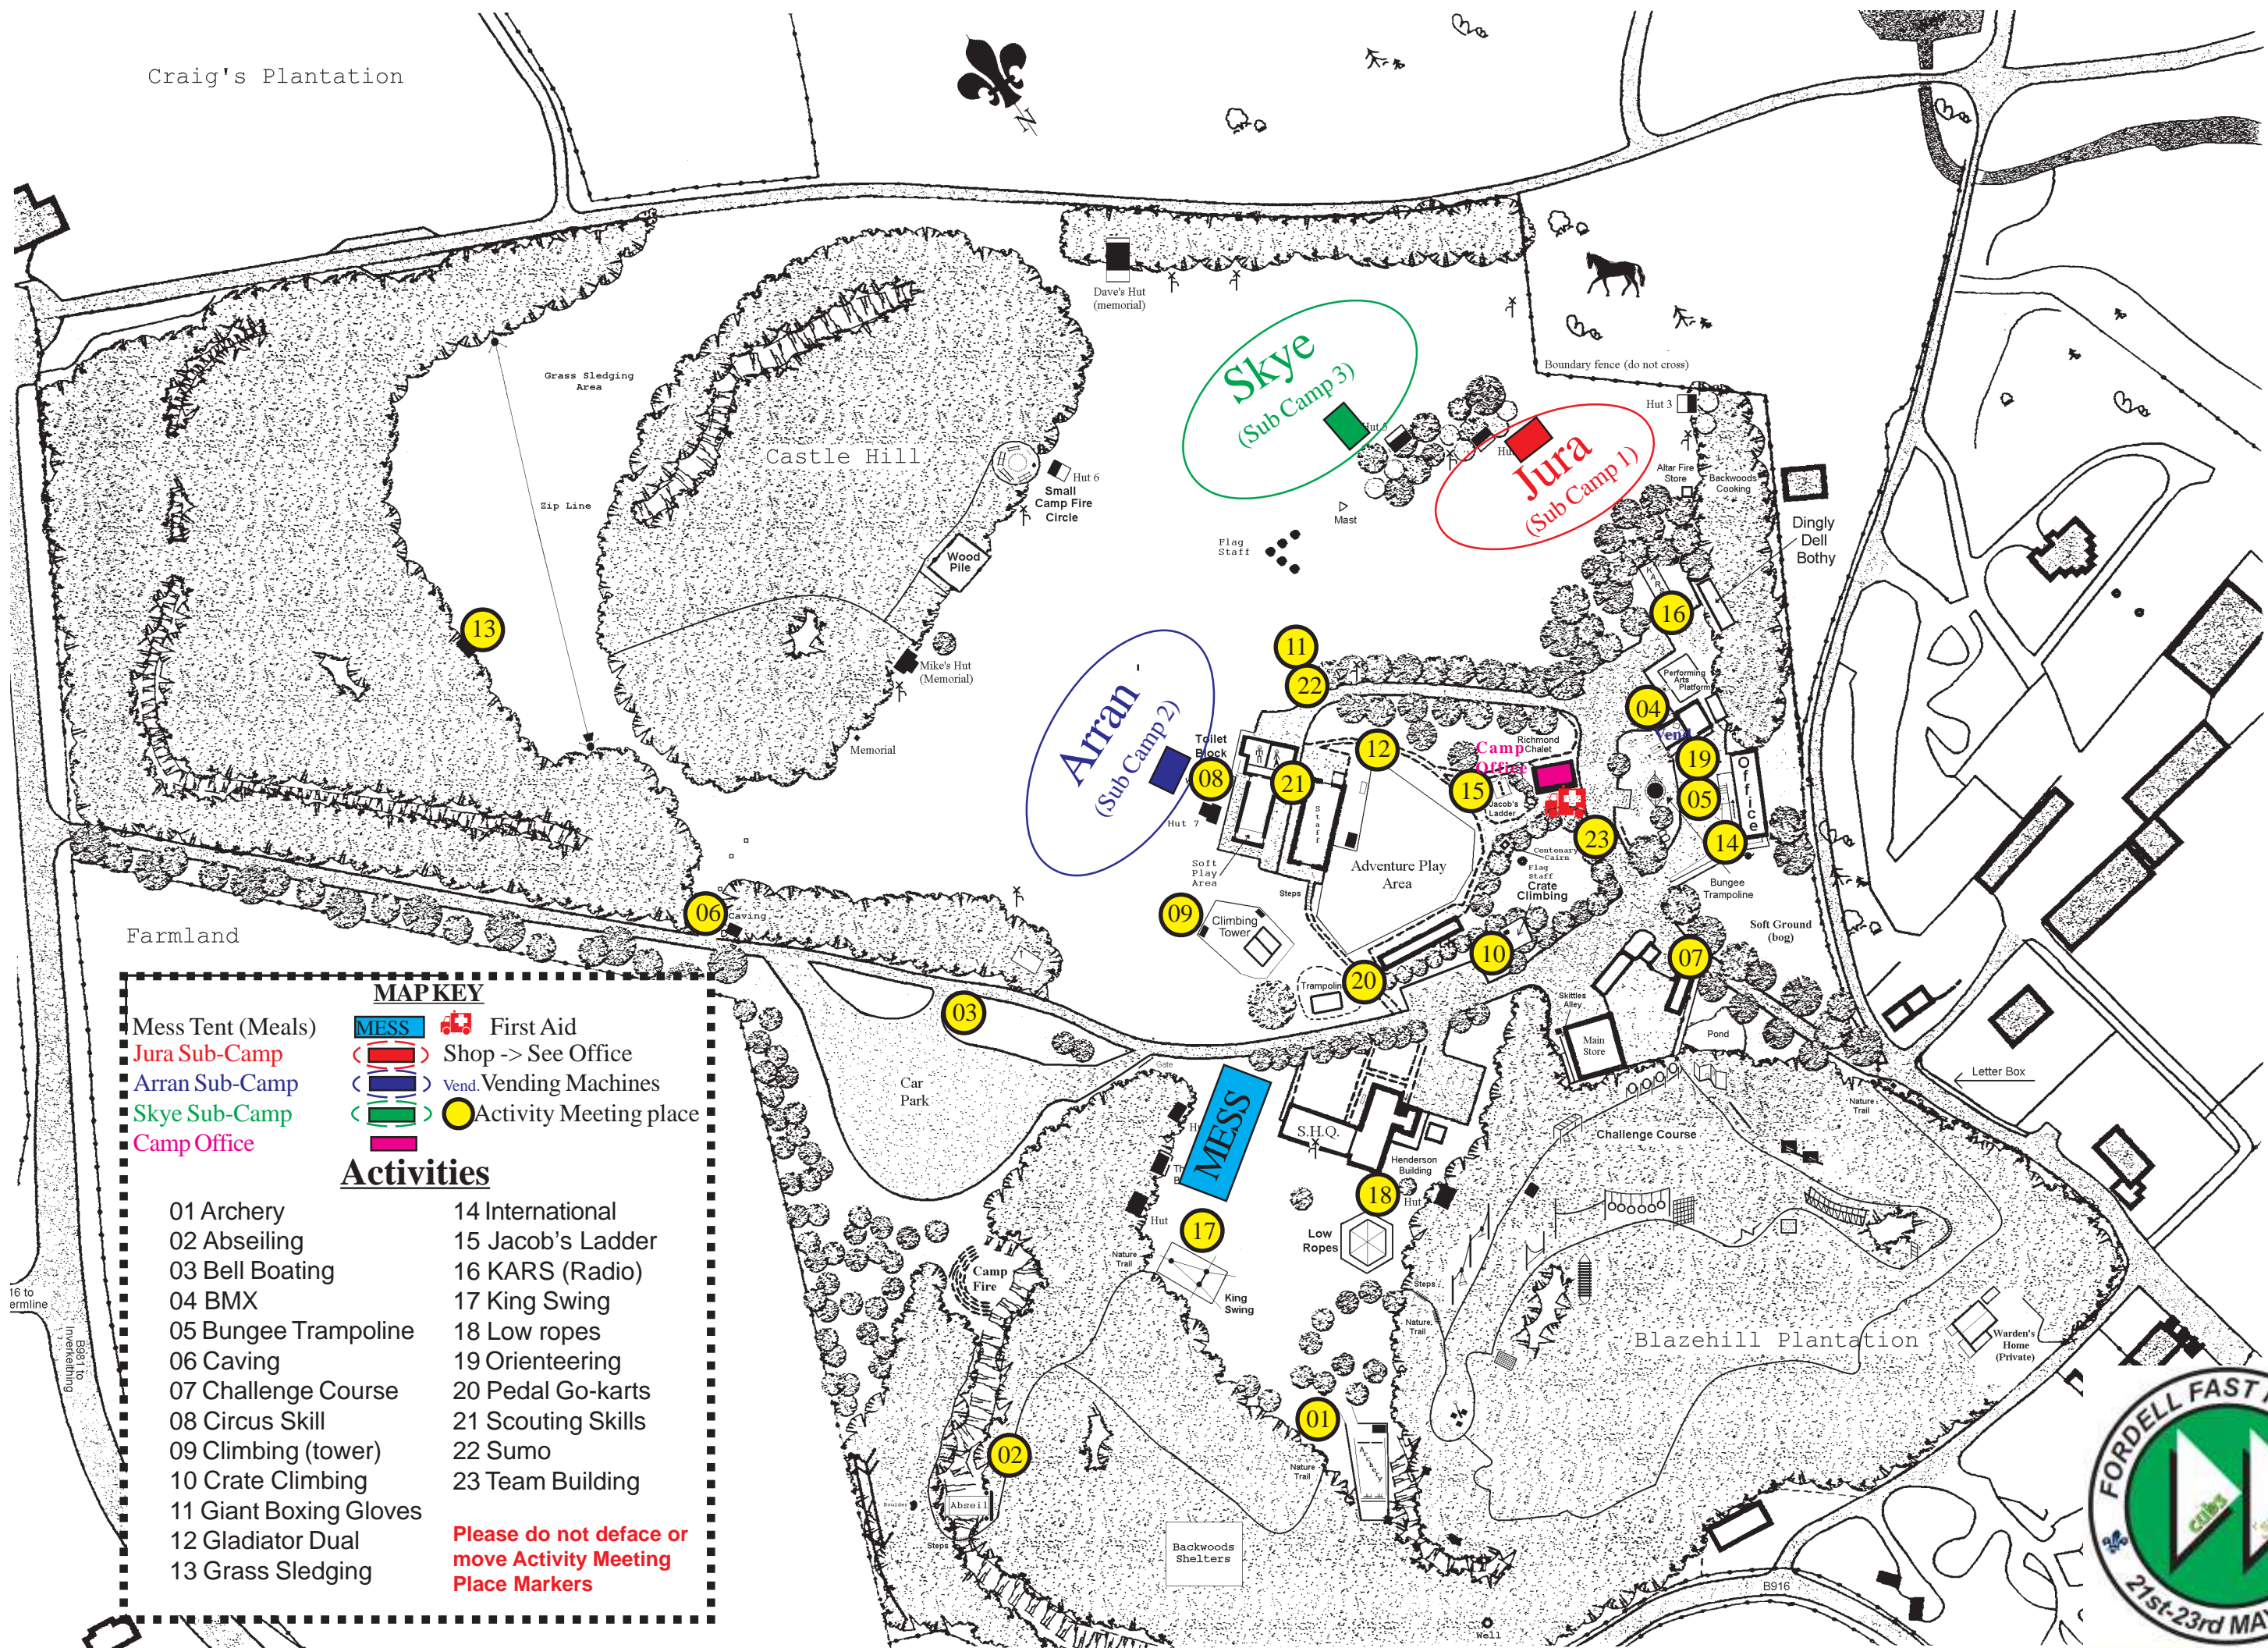

Craig's Plantation

MAPKEY

Mess Tent (Meals)		First Aid	
Jura Sub-Camp		Shop -> See Office	
Arran Sub-Camp		Vend. Vending Machines	
Skye Sub-Camp		Activity Meeting place	
Camp Office			

Activities

01 Archery	14 International
02 Abseiling	15 Jacob's Ladder
03 Bell Boating	16 KARS (Radio)
04 BMX	17 King Swing
05 Bungee Trampoline	18 Low ropes
06 Caving	19 Orienteering
07 Challenge Course	20 Pedal Go-karts
08 Circus Skill	21 Scouting Skills
09 Climbing (tower)	22 Sumo
10 Crate Climbing	23 Team Building
11 Giant Boxing Gloves	
12 Gladiator Dual	
13 Grass Sledging	

Please do not deface or move Activity Meeting Place Markers