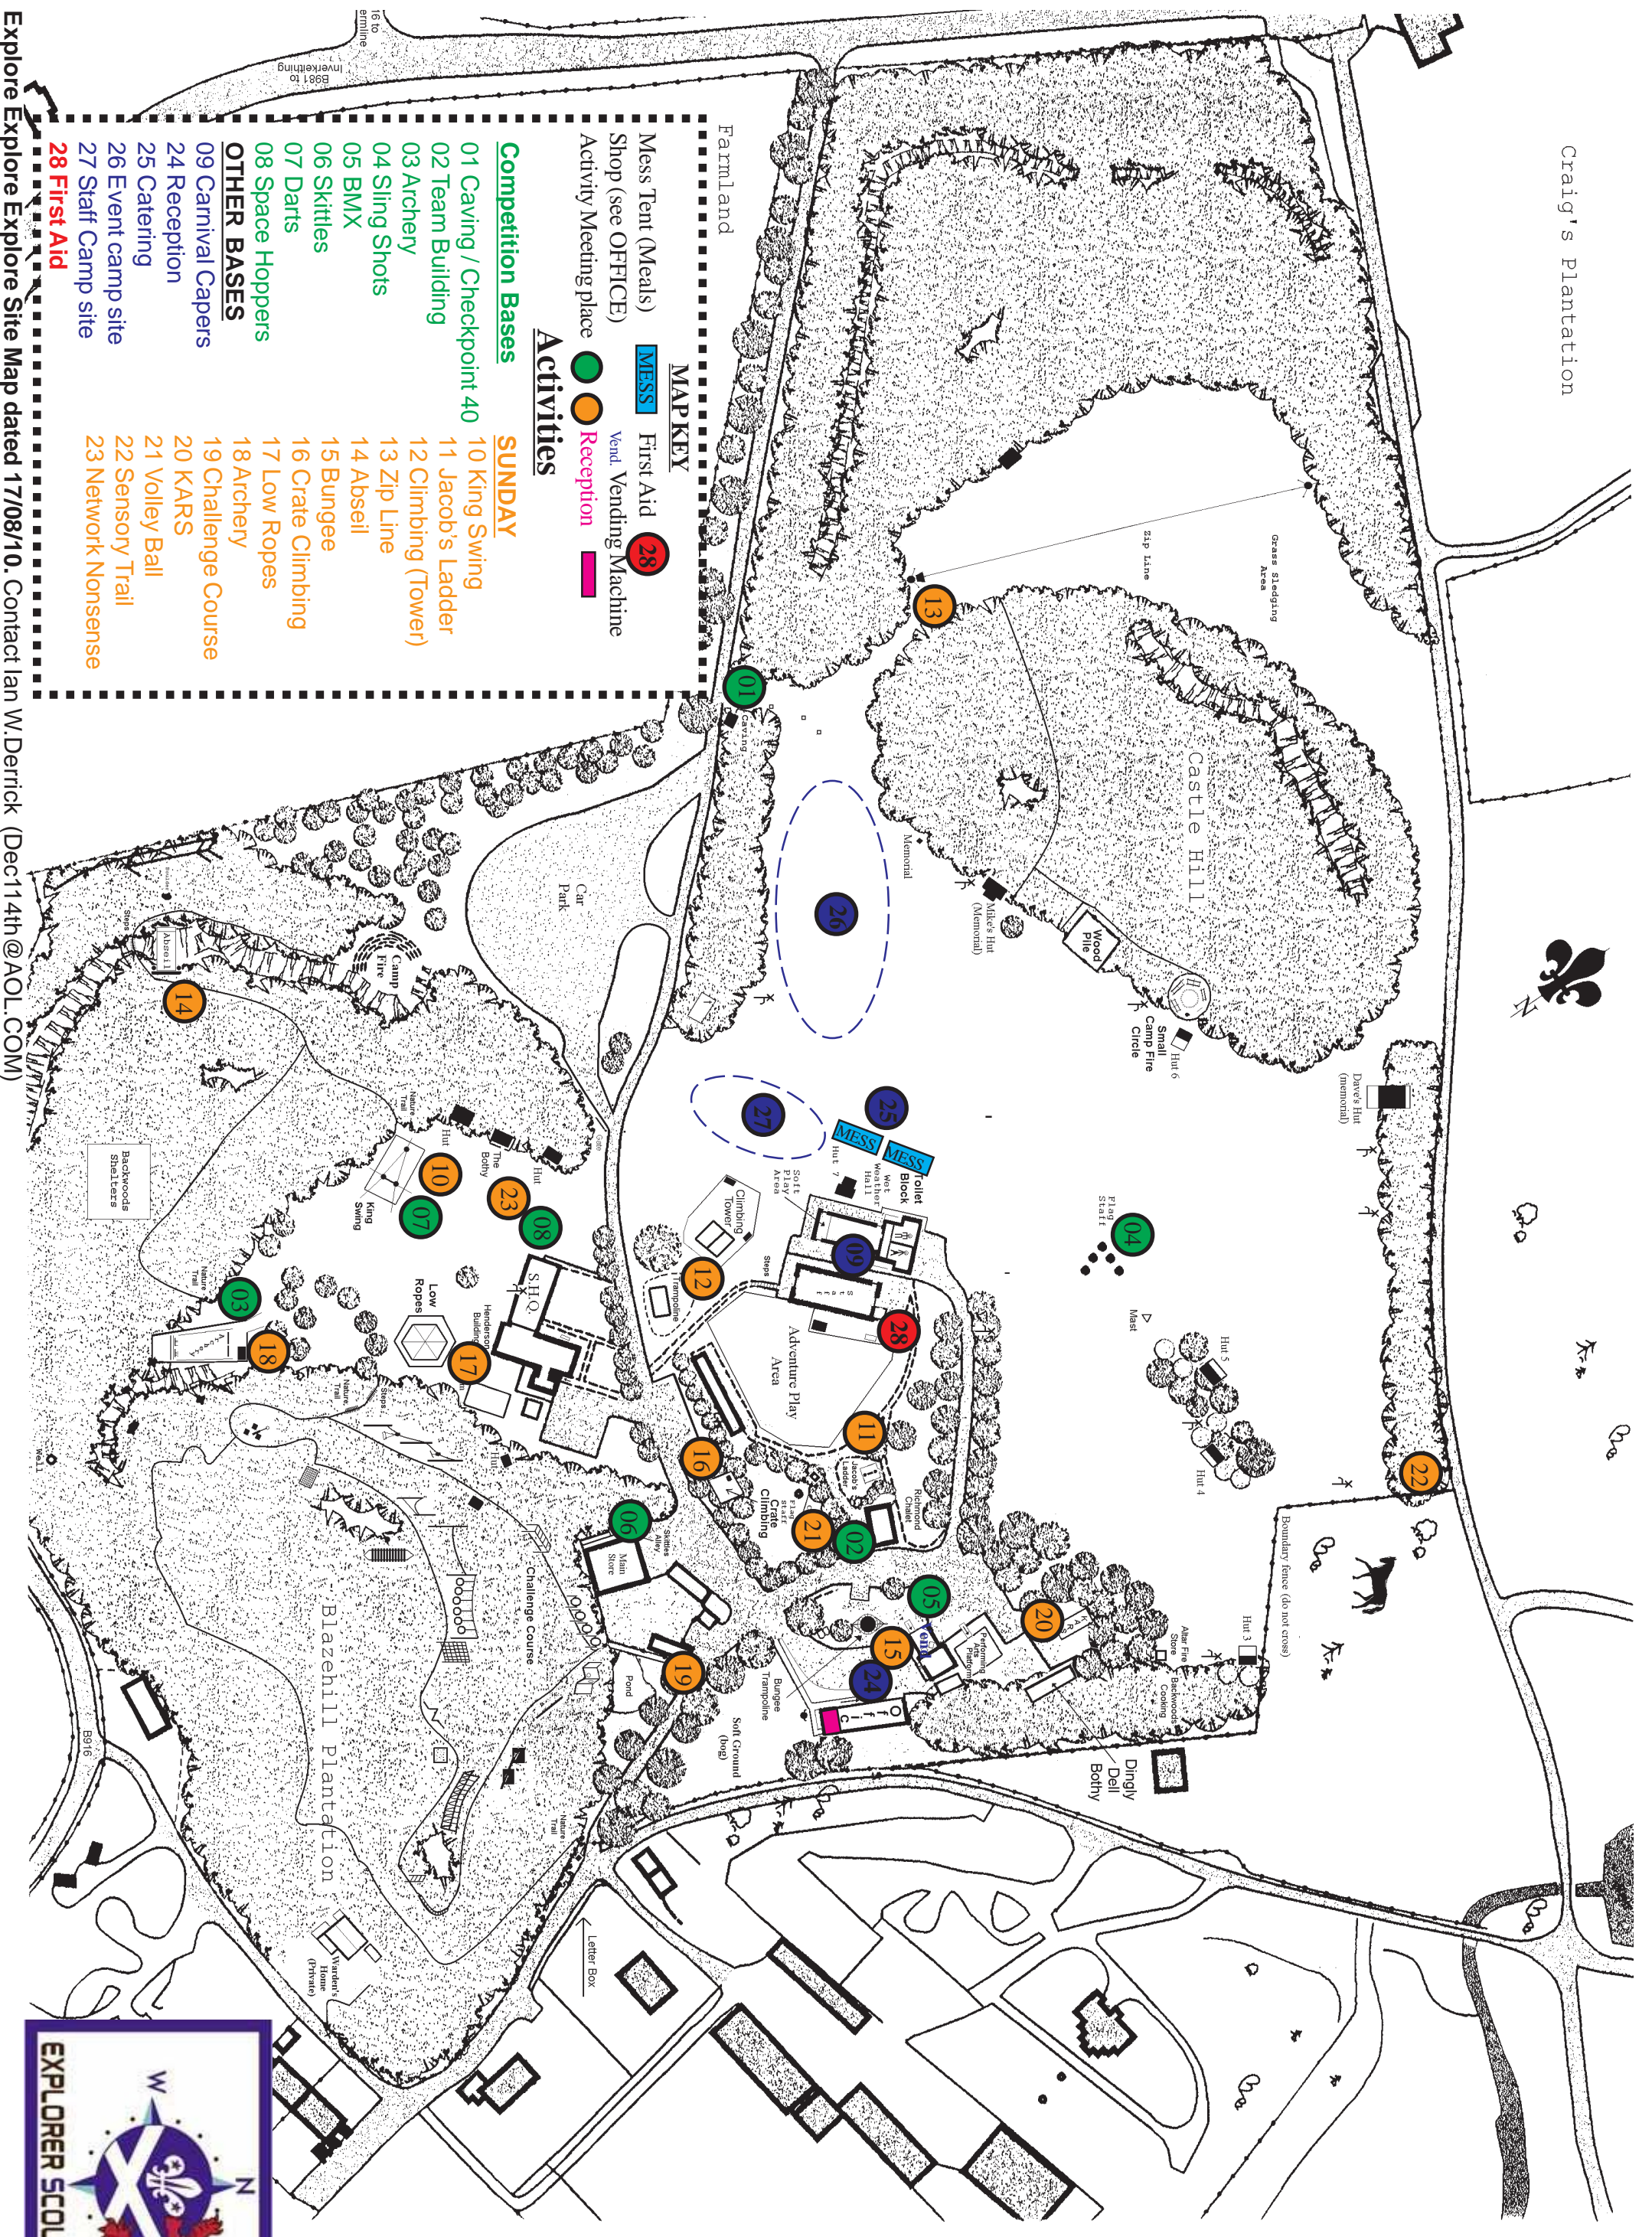

Craig's Plantation

- Farmland**
- Mess Tent (Meals) ■ **MESS**
 - Shop (see OFFICE)
 - Activity Meeting place ● **Reception**
- MAPPKEY**
- First Aid **28**
 - Vend. Vending Machine
- Activities**
- Competition Bases**
- 01 Caving / Checkpoint 40
 - 02 Team Building
 - 03 Archery
 - 04 Sling Shots
 - 05 BMX
 - 06 Skittles
 - 07 Darts
 - 08 Space Hoppers
- OTHER BASES**
- 09 Carnival Capers
 - 24 Reception
 - 25 Catering
 - 26 Event camp site
 - 27 Staff Camp site
 - 28 First Aid**
- SUNDAY**
- 10 King Swing
 - 11 Jacob's Ladder
 - 12 Climbing (Tower)
 - 13 Zip Line
 - 14 Absell
 - 15 Bungee
 - 16 Crate Climbing
 - 17 Low Ropes
 - 18 Archery
 - 19 Challenge Course
 - 20 KARS
 - 21 Volley Ball
 - 22 Sensory Trail
 - 23 Network Nonsense

Explore Explorer Site Map dated 17/08/10. Contact Ian W.Derrick (Dec114th@AOL.COM)